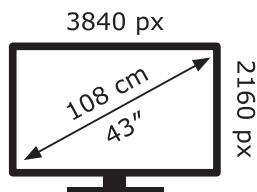

ENERG

LG Electronics

43NANO763QA

54 kWh/1000h

ABCDEF**G**

HDR

82 kWh/1000h

2019/2013