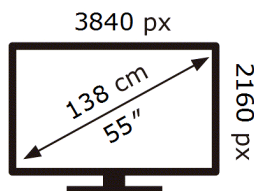

ENERG 

Samsung

QE55Q70DAT

64 kWh/1000h

ABCDEF **G**

160 kWh/1000h

2019/2013