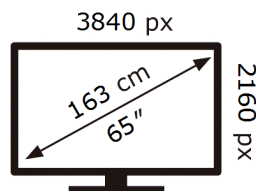

ENERG ⚡

Samsung

QE65Q70DAT

85 kWh/1000h

ABCDEF **G**

220 kWh/1000h

2019/2013