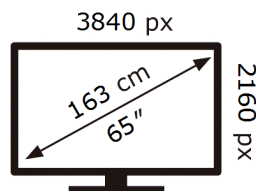

**ENERG** 

Samsung

QE65Q80DAT

**105** kWh/1000h

ABCDEF **G**

**269** kWh/1000h

2019/2013