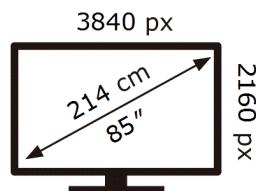

ENERG ⚡

Samsung

QE85Q80DAT

160 kWh/1000h

ABCDEF **G**

405 kWh/1000h

2019/2013