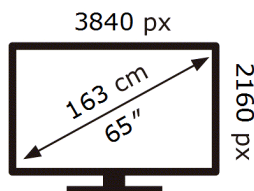

ENERG 

Samsung

QE65QN85DBT

102 kWh/1000h

ABCDEF **G**

240 kWh/1000h

2019/2013