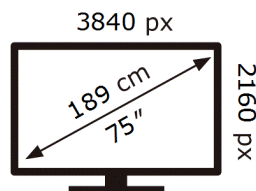

ENERG ⚡

Samsung

UE75DU8072U

137 kWh/1000h

ABCDEF **G**

227 kWh/1000h

2019/2013