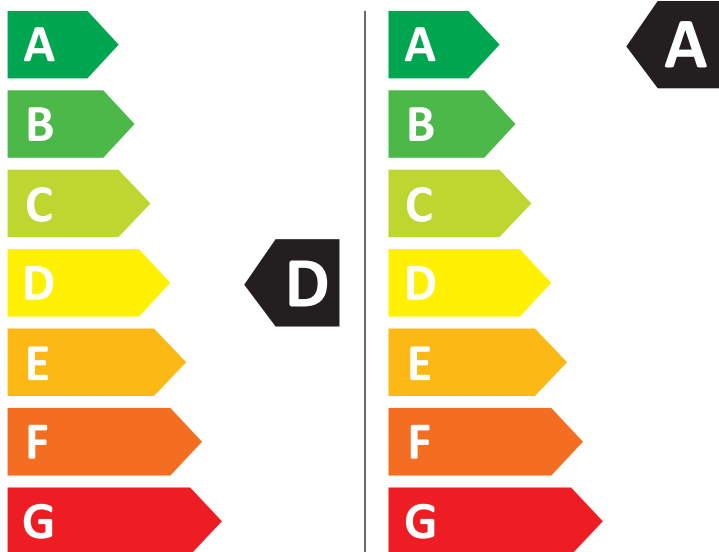

ENERG

SAMSUNG

WD90DB7B85GW

308 kWh/100

44 kWh/100

6,0 kg

9,0 kg

90 L

50 L

7:32

3:48

ABCDEFG

72 dB
ABCD

2019/2014

Size: W 102 x H 198 mm

Material : ART

Release paper: Pale blue-green Glassine