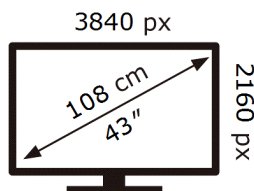

**ENERG** 

Samsung

QE43LS03DAU

**53** kWh/1000h

ABCDEF **G**

**112** kWh/1000h

2019/2013