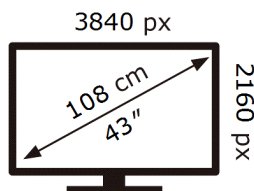

ENERG 

Samsung

QE43Q60DAU

50 kWh/1000h

ABCDEF **G**

101 kWh/1000h

2019/2013