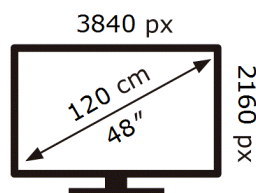

**ENERG** ⚡

Samsung

QE48S90DAE

**66** kWh/1000h

ABCDEF **G**

**103** kWh/1000h

2019/2013