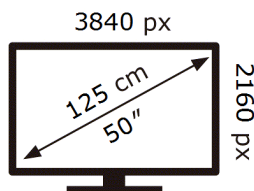

ENERG 

Samsung

QE50Q80DAT

69 kWh/1000h

ABCDEF **G**

202 kWh/1000h

2019/2013