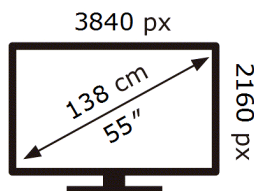

**ENERG** ⚡

Samsung

QE55LS03DAU

**83** kWh/1000h

ABCDEF **G**

**169** kWh/1000h

2019/2013