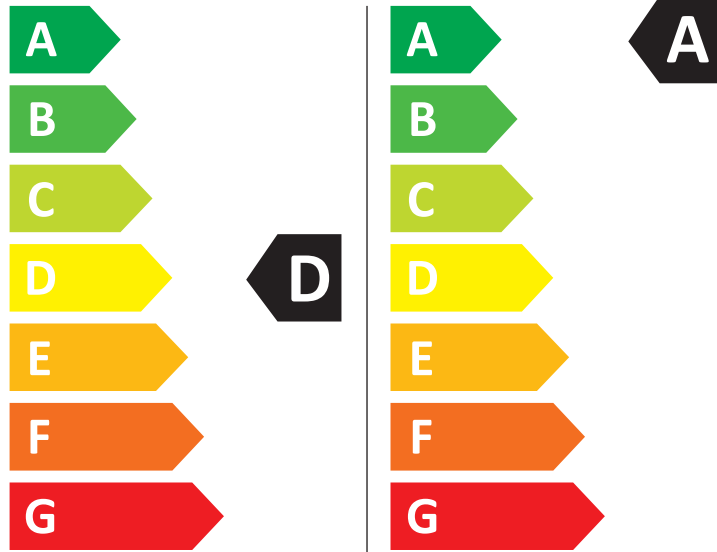

ENERG

SAMSUNG

WD90DG5B15BH

308 kWh/100

44 kWh/100

6,0 kg

9,0 kg

90 L

50 L

7:32

3:48

ABCDEFG

72 dB
ABCD

2019/2014

Size: W 102 x H 198 mm

Material : ART

Release paper: Pale blue-green Glassine